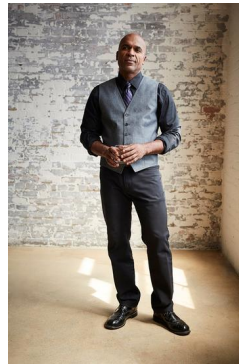

HEIGHT 5'10" WAIST 34" SUIT 42R SHOE 13 HAIR BALD EYES BROWN

DOCHERTY
MODEL AND TALENT AGENCY

SCOTT CAMPBELL

HEIGHT 5'10" WAIST 34" SUIT 42R SHOE 13 HAIR BALD EYES BROWN