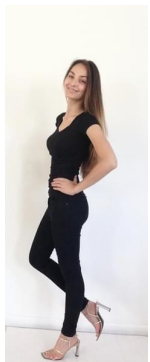

HEIGHT 5'8" BUST 34" WAIST 24" HIP 35" DRESS 2-3 SHOE 8 HAIR BROWN EYES
BLUE-GREEN

HEIGHT 5'8" BUST 34" WAIST 24" HIP 35" DRESS 2-3 SHOE 8 HAIR BROWN EYES
BLUE-GREEN