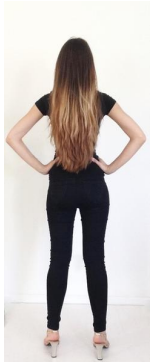

HEIGHT 5'8" BUST 34" WAIST 24" HIP 35" DRESS 2-3 SHOE 8 HAIR BROWN EYES
BLUE-GREEN

HEIGHT 5'8" BUST 34" WAIST 24" HIP 35" DRESS 2-3 SHOE 8 HAIR BROWN EYES
BLUE-GREEN